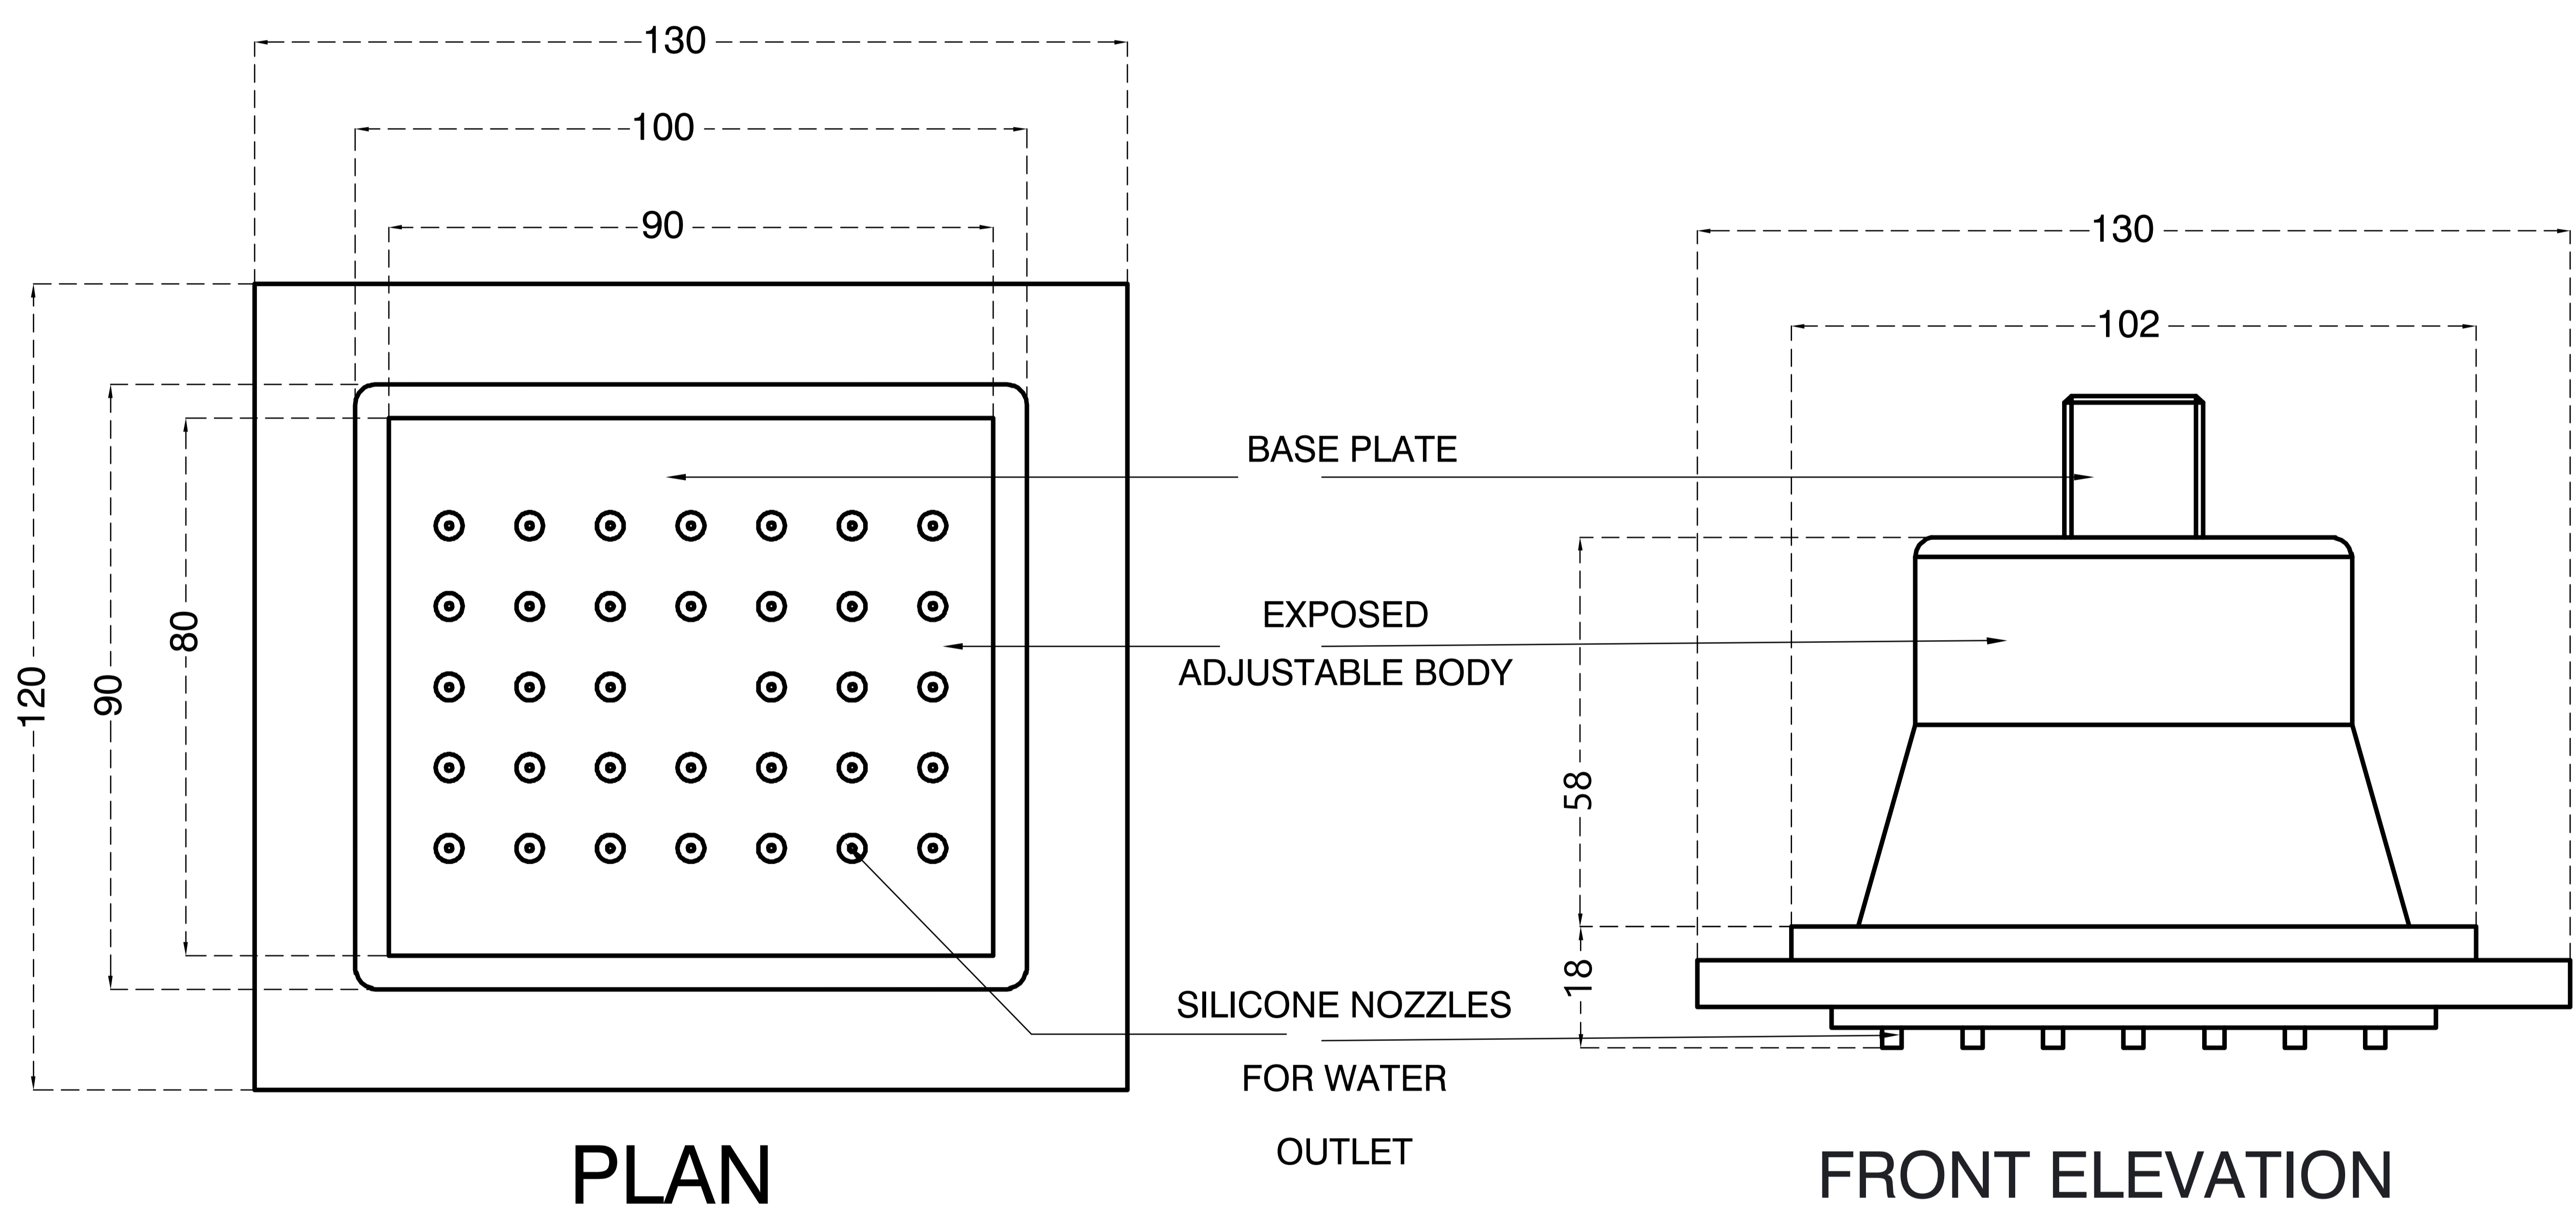

Brass Body Shower built in Concealed System

Product Code : 1477

Technical Drawing

All dimension are in **mm**